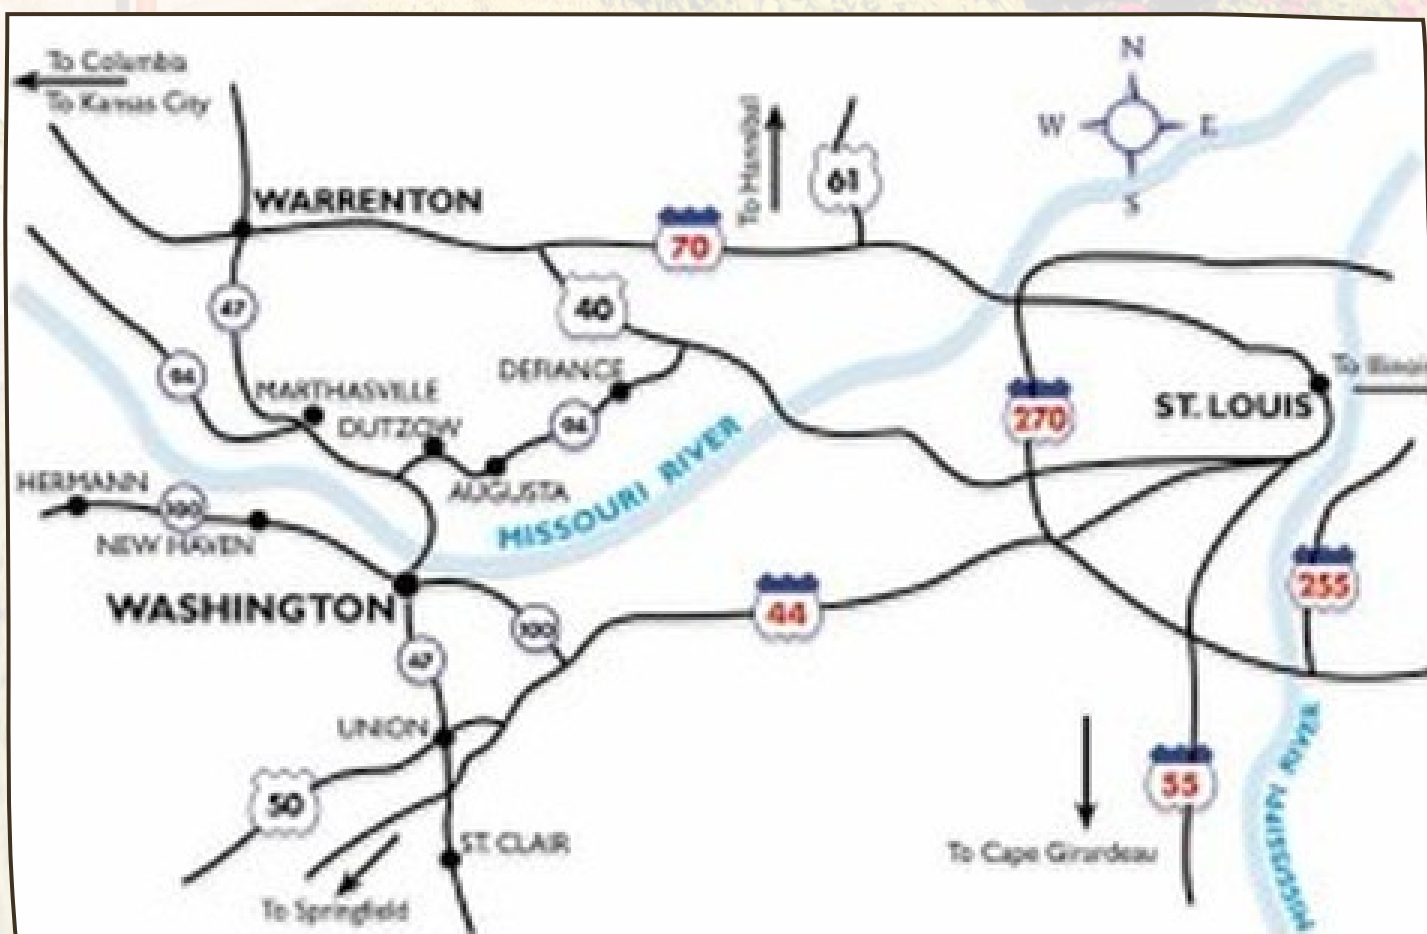

## Around-N-About

305 E. 5th St.  
Washington, MO

636-239-1352  
aroundnaboutmo.com

## Millennium Taxi, Inc.

914 E. 5th St.  
Washington, MO

314-808-2290

## “Yo” Taxi

2631 S. Mangan Rd.  
Pacific, MO

636-234-6360  
yo-taxi.com

# Travel Times from Nearby Cities

St. Louis, MO	50 minutes
Columbia, MO	1.5 hours
Jefferson City, MO	1.5 hours
Hannibal, MO	2 hours
Cape Girardeau, MO	2.5 hours
Springfield, MO	2.75 hours
Kansas City, MO	3.5 hours
Carbondale, IL	1.75 hours
Belleville, IL	1.25 hours
Alton, IL	1.5 hours
Fairview Heights, IL	1.5 hours
Quincy, IL	2.25 hours
Springfield, IL	3.5 hours